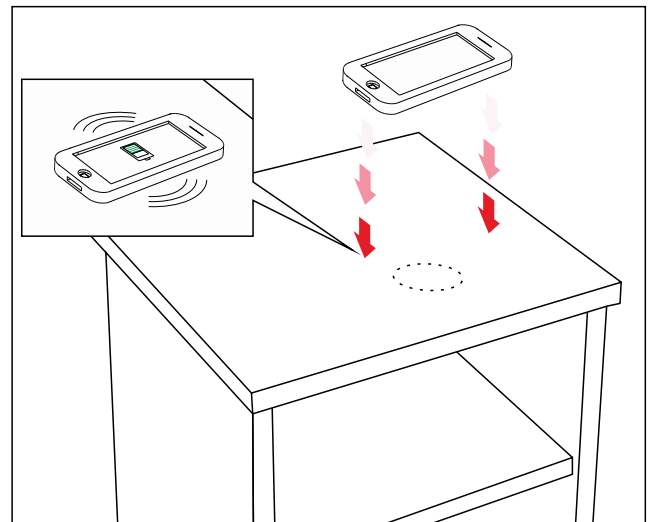

WIRELESS CHARGER FWC-1200

10.05.13.X/FWC-1200

INPUT: 12VDC
OUTPUT: 5V-1A

Furniture board/ Möbelplatte