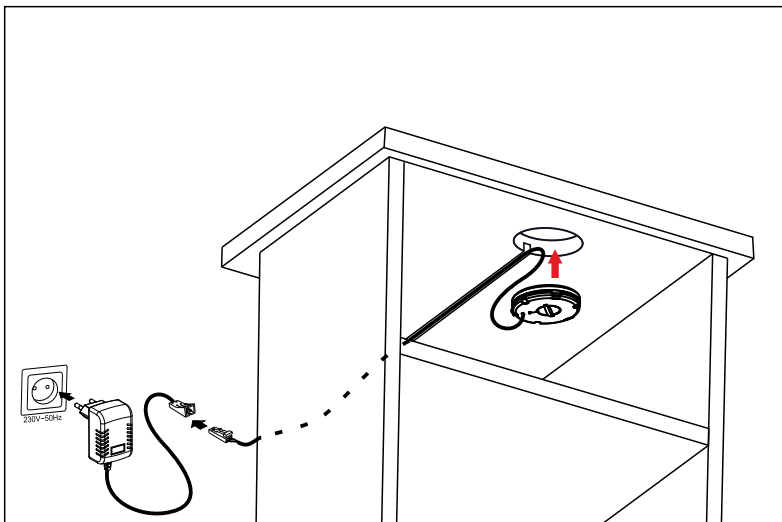

WIRELESS CHARGER FWC-1200

10.05.13.X/FWC-1200

INPUT: 12VDC
OUTPUT: 5V-1A

Furniture board/ Möbelplatte