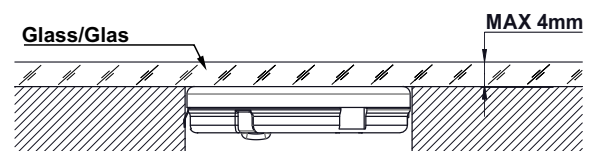

WIRELESS CHARGER FWC-1200

10.05.13.X/FWC-1200

INPUT: 12VDC
OUTPUT: 5V-1A

Furniture board/ Möbelplatte