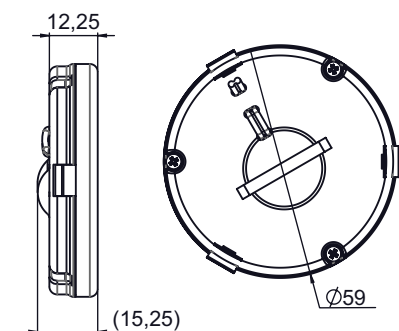

WIRELESS CHARGER FWC-1200

10.05.13.X/FWC-1200

INPUT: 12VDC
OUTPUT: 5V-1A

Furniture board/ Möbelplatte