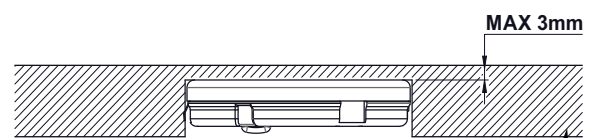

WIRELESS CHARGER FWC-1200

10.05.13.X/FWC-1200

INPUT: 12VDC
OUTPUT: 5V-1A

Furniture board/ Möbelplatte