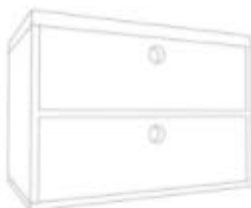

single drawer
ht x w x d
20 x 56 x 35 cm

double drawer
ht x w x d
40 x 56 x 35 cm

triple drawer
ht x w x d
60 x 56 x 35 cm

shelf
ht x w x d
10 x 56 x 35 cm

single cabinet
ht x w x d
40 x 56 x 35 cm

double cabinet
ht x w x d
40 x 56 x 35 cm

cabinet with shelves
ht x w x d
100 x 56 x 35 cm

big module with hanger
ht x w x d
150 x 56 x 35 cm

small module with hanger
ht x w x d
100 x 56 x 35 cm