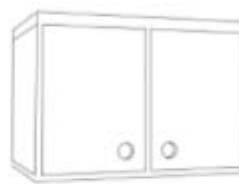

single drawer
ht x w x d
20 x 56 x 35 cm

double drawer
ht x w x d
40 x 56 x 35 cm

triple drawer
ht x w x d
60 x 56 x 35 cm

shelf
ht x w x d
10 x 56 x 35 cm

single cabinet
ht x w x d
40 x 56 x 35 cm

double cabinet
ht x w x d
40 x 56 x 35 cm

cabinet with shelves
ht x w x d
100 x 56 x 35 cm

big module with hanger
ht x w x d
150 x 56 x 35 cm

small module with hanger
ht x w x d
100 x 56 x 35 cm