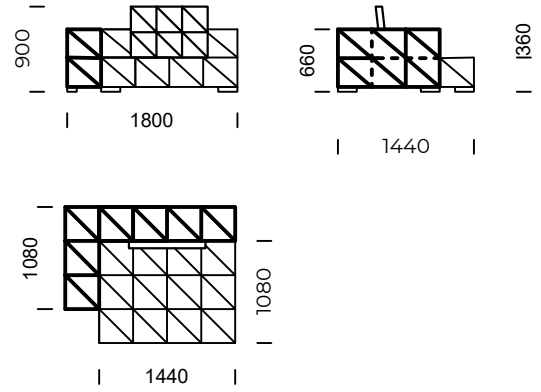

LEGS

metal black mat

design: Greg McKinley

A simple rectangular form, accented with a split rectangular shape, brings a unique appearance to Split It sofa.

SPLIT IT

Left seat 1

Left seat 2

Left chaise longue 1

Left chaise longue 2

technical informations (mm)					
1	Total height	900	5	Total depth	1440/1800
2	Seat height	360	6	Seat depth	1080/1440
3	Armrest height	660	7	Legs height	50
4	Armrest width	360 / 720			

All offered products can be ordered in the left and right option.

SPLIT IT

Central seat 1

Central seat 2

Central seat 3

Central seat 4

technical informations (mm)					
1	Total height	900	5	Total depth	1080/1440
2	Seat height	360	6	Seat depth	720/1080
3	Armrest height	660	7	Legs height	50
4	Armrest width	360 / 720			

All offered products can be ordered in the left and right option.

SPLIT IT

Left corner piece 1

Left corner piece 2

Left corner piece 3

Left corner piece 4

technical informations (mm)					
1	Total height	900	5	Total depth	1080/1440
2	Seat height	360	6	Seat depth	720/1080
3	Armrest height	660	7	Legs height	50
4	Armrest width	360 / 720			