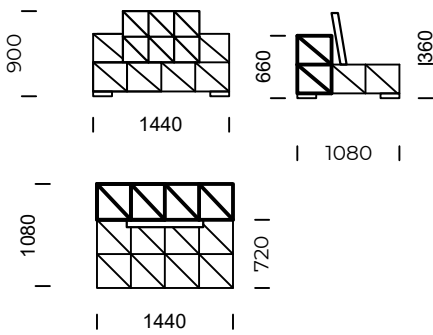

Left chaise longue 2

technical informations (mm)					
1	Total height	900	5	Total depth	1440/1800
2	Seat height	360	6	Seat depth	1080/1440
3	Armrest height	660	7	Legs height	50
4	Armrest width	360 / 720			

All offered products can be ordered in the left and right option.

SPLIT IT

Central seat 1

Central seat 2

Central seat 3

Central seat 4

technical informations (mm)					
1	Total height	900	5	Total depth	1080/1440
2	Seat height	360	6	Seat depth	720/1080
3	Armrest height	660	7	Legs height	50
4	Armrest width	360 / 720			

All offered products can be ordered in the left and right option.

SPLIT IT

Left corner piece 1

Left corner piece 2

Left corner piece 3

Left corner piece 4

technical informations (mm)					
1	Total height	900	5	Total depth	1080/1440
2	Seat height	360	6	Seat depth	720/1080
3	Armrest height	660	7	Legs height	50
4	Armrest width	360 / 720			