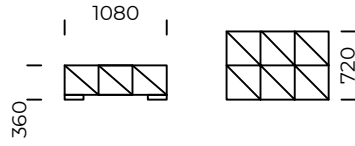

SPLIT IT

Pouf 2

technical informations (mm)					
1	Total height	900	5	Total depth	
2	Seat height	360	6	Seat depth	720/1080
3	Armrest height	660	7	Legs height	50
4	Armrest width	360 / 720			

All offered products can be ordered in the left and right option.