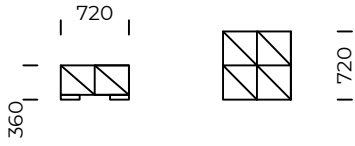

SPLIT IT

Pouf 1