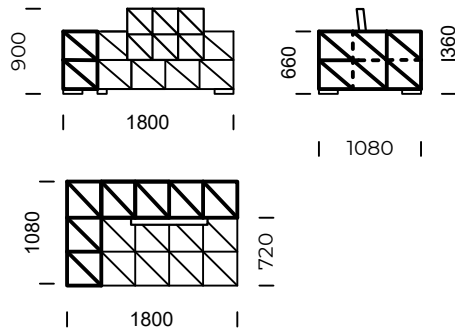

All offered products can be ordered in the left and right option.

SPLIT IT

Central seat 1

Central seat 2

Central seat 3

Central seat 4

technical informations (mm)					
1	Total height	900	5	Total depth	1080/1440
2	Seat height	360	6	Seat depth	720/1080
3	Armrest height	660	7	Legs height	50
4	Armrest width	360 / 720			

All offered products can be ordered in the left and right option.

SPLIT IT

Left corner piece 1

Left corner piece 2

Left corner piece 3

Left corner piece 4

technical informations (mm)					
1	Total height	900	5	Total depth	1080/1440
2	Seat height	360	6	Seat depth	720/1080
3	Armrest height	660	7	Legs height	50
4	Armrest width	360 / 720			