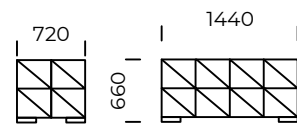

All offered products can be ordered in the left and right option.

SPLIT IT

Central seat 1

Central seat 2

Central seat 3

Central seat 4

technical informations (mm)					
1	Total height	900	5	Total depth	1080/1440
2	Seat height	360	6	Seat depth	720/1080
3	Armrest height	660	7	Legs height	50
4	Armrest width	360 / 720			

All offered products can be ordered in the left and right option.

SPLIT IT

Left corner piece 1

Left corner piece 2

Left corner piece 3

Left corner piece 4

technical informations (mm)					
1	Total height	900	5	Total depth	1080/1440
2	Seat height	360	6	Seat depth	720/1080
3	Armrest height	660	7	Legs height	50
4	Armrest width	360 / 720			

All offered products can be ordered in the left and right option.

SPLIT IT

Pouf 1

Pouf 2

Pouf 3

Pouf 4

Pouf 5

Wide armrest 1

Wide armrest 2

Pillow 1

Pillow 2

technical informations (mm)					
1	Total height	900	5	Total depth	
2	Seat height	360	6	Seat depth	720/1080
3	Armrest height	660	7	Legs height	50
4	Armrest width	360 / 720			