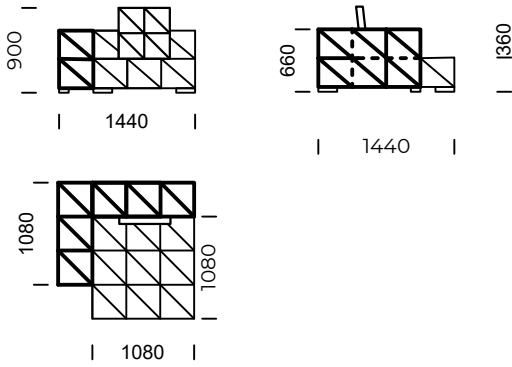

LEGS

metal black mat

design: Greg McKinley

A simple rectangular form, accented with a split rectangular shape, brings a unique appearance to Split It sofa.

SPLIT IT

Left seat 1

Left seat 2

Left chaise longue 1

Left chaise longue 2

technical informations (mm)					
1	Total height	900	5	Total depth	1440/1800
2	Seat height	360	6	Seat depth	1080/1440
3	Armrest height	660	7	Legs height	50
4	Armrest width	360 / 720			

All offered products can be ordered in the left and right option.

SPLIT IT

Central seat 1

Central seat 2

Central seat 3

Central seat 4

technical informations (mm)					
1	Total height	900	5	Total depth	1080/1440
2	Seat height	360	6	Seat depth	720/1080
3	Armrest height	660	7	Legs height	50
4	Armrest width	360 / 720			

All offered products can be ordered in the left and right option.

SPLIT IT

Left corner piece 1

Left corner piece 2

Left corner piece 3

Left corner piece 4

technical informations (mm)					
1	Total height	900	5	Total depth	1080/1440
2	Seat height	360	6	Seat depth	720/1080
3	Armrest height	660	7	Legs height	50
4	Armrest width	360 / 720			