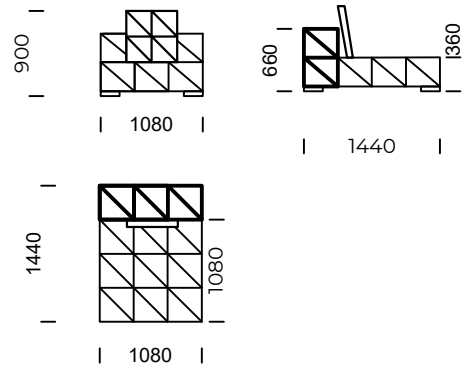

LEGS

metal black mat

design: Greg McKinley

A simple rectangular form, accented with a split rectangular shape, brings a unique appearance to Split It sofa.

SPLIT IT

Left seat 1

Left seat 2

Left chaise longue 1

Left chaise longue 2

technical informations (mm)					
1	Total height	900	5	Total depth	1440/1800
2	Seat height	360	6	Seat depth	1080/1440
3	Armrest height	660	7	Legs height	50
4	Armrest width	360 / 720			

All offered products can be ordered in the left and right option.

SPLIT IT

Central seat 1

Central seat 2

Central seat 3

Central seat 4

technical informations (mm)					
1	Total height	900	5	Total depth	1080/1440
2	Seat height	360	6	Seat depth	720/1080
3	Armrest height	660	7	Legs height	50
4	Armrest width	360 / 720			

All offered products can be ordered in the left and right option.

SPLIT IT

Left corner piece 1

Left corner piece 2

Left corner piece 3

Left corner piece 4

technical informations (mm)					
1	Total height	900	5	Total depth	1080/1440
2	Seat height	360	6	Seat depth	720/1080
3	Armrest height	660	7	Legs height	50
4	Armrest width	360 / 720			