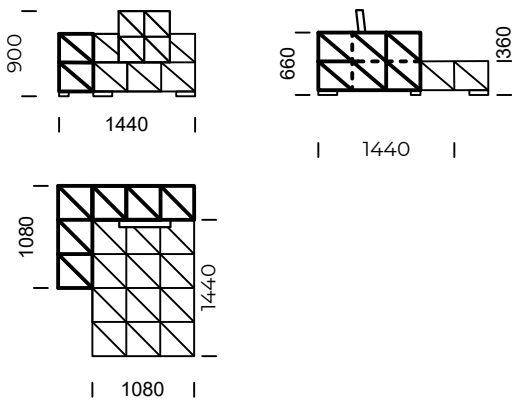

LEGS

metal black mat

design: Greg McKinley

A simple rectangular form, accented with a split rectangular shape, brings a unique appearance to Split It sofa.

SPLIT IT

Left seat 1

Left seat 2

Left chaise longue 1

Left chaise longue 2

technical informations (mm)					
1	Total height	900	5	Total depth	1440/1800
2	Seat height	360	6	Seat depth	1080/1440
3	Armrest height	660	7	Legs height	50
4	Armrest width	360 / 720			

All offered products can be ordered in the left and right option.

SPLIT IT

Central seat 1

Central seat 2

Central seat 3

Central seat 4

technical informations (mm)					
1	Total height	900	5	Total depth	1080/1440
2	Seat height	360	6	Seat depth	720/1080
3	Armrest height	660	7	Legs height	50
4	Armrest width	360 / 720			

All offered products can be ordered in the left and right option.

SPLIT IT

Left corner piece 1

Left corner piece 2

Left corner piece 3

Left corner piece 4

technical informations (mm)					
1	Total height	900	5	Total depth	1080/1440
2	Seat height	360	6	Seat depth	720/1080
3	Armrest height	660	7	Legs height	50
4	Armrest width	360 / 720			