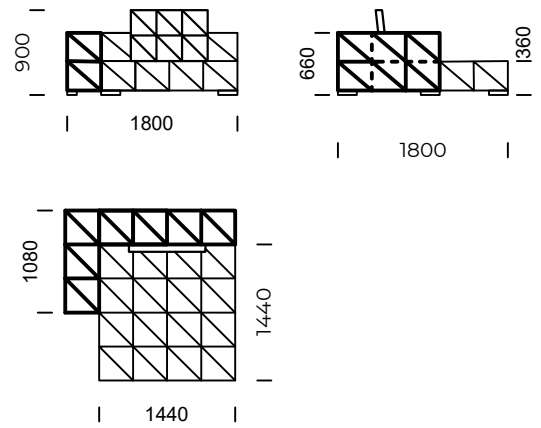

LEGS

metal black mat

design: Greg McKinley

A simple rectangular form, accented with a split rectangular shape, brings a unique appearance to Split It sofa.

SPLIT IT

Left seat 1

Left seat 2

Left chaise longue 1

Left chaise longue 2

technical informations (mm)					
1	Total height	900	5	Total depth	1440/1800
2	Seat height	360	6	Seat depth	1080/1440
3	Armrest height	660	7	Legs height	50
4	Armrest width	360 / 720			

All offered products can be ordered in the left and right option.

SPLIT IT

Central seat 1

Central seat 2

Central seat 3

Central seat 4

technical informations (mm)					
1	Total height	900	5	Total depth	1080/1440
2	Seat height	360	6	Seat depth	720/1080
3	Armrest height	660	7	Legs height	50
4	Armrest width	360 / 720			

All offered products can be ordered in the left and right option.

SPLIT IT

Left corner piece 1

Left corner piece 2

Left corner piece 3

Left corner piece 4

technical informations (mm)					
1	Total height	900	5	Total depth	1080/1440
2	Seat height	360	6	Seat depth	720/1080
3	Armrest height	660	7	Legs height	50
4	Armrest width	360 / 720			