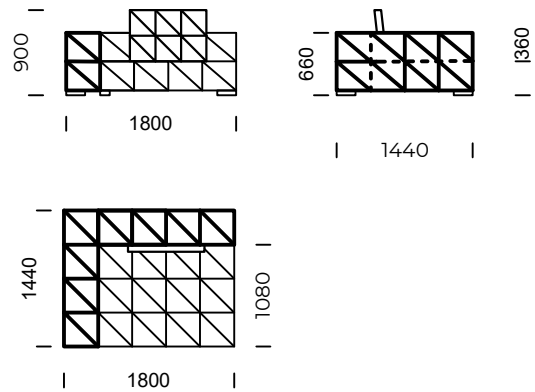

All offered products can be ordered in the left and right option.

SPLIT IT

Central seat 1

Central seat 2

Central seat 3

Central seat 4

technical informations (mm)					
1	Total height	900	5	Total depth	1080/1440
2	Seat height	360	6	Seat depth	720/1080
3	Armrest height	660	7	Legs height	50
4	Armrest width	360 / 720			

All offered products can be ordered in the left and right option.

SPLIT IT

Left corner piece 1

Left corner piece 2

Left corner piece 3

Left corner piece 4

technical informations (mm)					
1	Total height	900	5	Total depth	1080/1440
2	Seat height	360	6	Seat depth	720/1080
3	Armrest height	660	7	Legs height	50
4	Armrest width	360 / 720			

Wide armrest 2

Pillow 1

Pillow 2

technical informations (mm)					
1	Total height	900	5	Total depth	
2	Seat height	360	6	Seat depth	720/1080
3	Armrest height	660	7	Legs height	50
4	Armrest width	360 / 720			