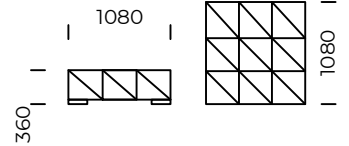

All offered products can be ordered in the left and right option.

SPLIT IT

Central seat 1

Central seat 2

Central seat 3

Central seat 4

technical informations (mm)					
1	Total height	900	5	Total depth	1080/1440
2	Seat height	360	6	Seat depth	720/1080
3	Armrest height	660	7	Legs height	50
4	Armrest width	360 / 720			

All offered products can be ordered in the left and right option.

SPLIT IT

Left corner piece 1

Left corner piece 2

Left corner piece 3

Left corner piece 4

technical informations (mm)					
1	Total height	900	5	Total depth	1080/1440
2	Seat height	360	6	Seat depth	720/1080
3	Armrest height	660	7	Legs height	50
4	Armrest width	360 / 720			

All offered products can be ordered in the left and right option.

SPLIT IT

Pouf 1

Pouf 2

Pouf 3

Pouf 4

Pouf 5

Wide armrest 1

Wide armrest 2

Pillow 1

Pillow 2

technical informations (mm)					
1	Total height	900	5	Total depth	
2	Seat height	360	6	Seat depth	720/1080
3	Armrest height	660	7	Legs height	50
4	Armrest width	360 / 720			