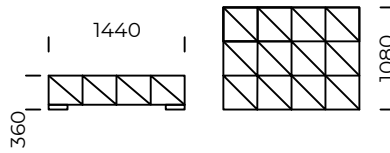

All offered products can be ordered in the left and right option.

SPLIT IT

Central seat 1

Central seat 2

Central seat 3

Central seat 4

technical informations (mm)					
1	Total height	900	5	Total depth	1080/1440
2	Seat height	360	6	Seat depth	720/1080
3	Armrest height	660	7	Legs height	50
4	Armrest width	360 / 720			

All offered products can be ordered in the left and right option.

SPLIT IT

Left corner piece 1

Left corner piece 2

Left corner piece 3

Left corner piece 4

technical informations (mm)					
1	Total height	900	5	Total depth	1080/1440
2	Seat height	360	6	Seat depth	720/1080
3	Armrest height	660	7	Legs height	50
4	Armrest width	360 / 720			

All offered products can be ordered in the left and right option.

SPLIT IT

Pouf 1

Pouf 2

Pouf 3

Pouf 4

Pouf 5

Wide armrest 1

Wide armrest 2

Pillow 1

Pillow 2

technical informations (mm)					
1	Total height	900	5	Total depth	
2	Seat height	360	6	Seat depth	720/1080
3	Armrest height	660	7	Legs height	50
4	Armrest width	360 / 720			