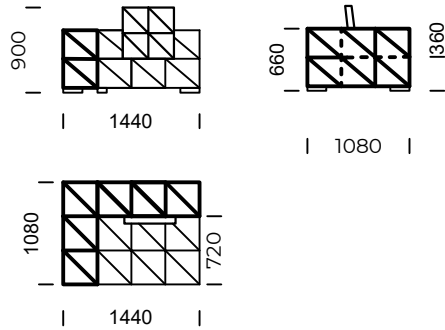

LEGS

metal black mat

design: Greg McKinley

A simple rectangular form, accented with a split rectangular shape, brings a unique appearance to Split It sofa.

SPLIT IT

Left seat 1

Left seat 2

Left chaise longue 1

Left chaise longue 2

technical informations (mm)					
1	Total height	900	5	Total depth	1440/1800
2	Seat height	360	6	Seat depth	1080/1440
3	Armrest height	660	7	Legs height	50
4	Armrest width	360 / 720			

All offered products can be ordered in the left and right option.

SPLIT IT

Central seat 1

Central seat 2

Central seat 3

Central seat 4

technical informations (mm)					
1	Total height	900	5	Total depth	1080/1440
2	Seat height	360	6	Seat depth	720/1080
3	Armrest height	660	7	Legs height	50
4	Armrest width	360 / 720			

All offered products can be ordered in the left and right option.

SPLIT IT

Left corner piece 1

Left corner piece 2

Left corner piece 3

Left corner piece 4

technical informations (mm)					
1	Total height	900	5	Total depth	1080/1440
2	Seat height	360	6	Seat depth	720/1080
3	Armrest height	660	7	Legs height	50
4	Armrest width	360 / 720			