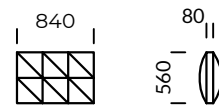

All offered products can be ordered in the left and right option.

SPLIT IT

Central seat 1

Central seat 2

Central seat 3

Central seat 4

technical informations (mm)					
1	Total height	900	5	Total depth	1080/1440
2	Seat height	360	6	Seat depth	720/1080
3	Armrest height	660	7	Legs height	50
4	Armrest width	360 / 720			

All offered products can be ordered in the left and right option.

SPLIT IT

Left corner piece 1

Left corner piece 2

Left corner piece 3

Left corner piece 4

technical informations (mm)					
1	Total height	900	5	Total depth	1080/1440
2	Seat height	360	6	Seat depth	720/1080
3	Armrest height	660	7	Legs height	50
4	Armrest width	360 / 720			

All offered products can be ordered in the left and right option.

SPLIT IT

Pouf 1

Pouf 2

Pouf 3

Pouf 4

Pouf 5

Wide armrest 1

Wide armrest 2

Pillow 1

Pillow 2

technical informations (mm)					
1	Total height	900	5	Total depth	
2	Seat height	360	6	Seat depth	720/1080
3	Armrest height	660	7	Legs height	50
4	Armrest width	360 / 720			