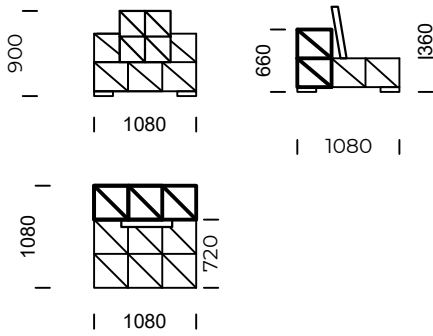

LEGS

metal black mat

design: Greg McKinley

A simple rectangular form, accented with a split rectangular shape, brings a unique appearance to Split It sofa.

SPLIT IT

Left seat 1

Left seat 2

Left chaise longue 1

Left chaise longue 2

technical informations (mm)					
1	Total height	900	5	Total depth	1440/1800
2	Seat height	360	6	Seat depth	1080/1440
3	Armrest height	660	7	Legs height	50
4	Armrest width	360 / 720			

All offered products can be ordered in the left and right option.

SPLIT IT

Central seat 1

Central seat 2

Central seat 3

Central seat 4

technical informations (mm)					
1	Total height	900	5	Total depth	1080/1440
2	Seat height	360	6	Seat depth	720/1080
3	Armrest height	660	7	Legs height	50
4	Armrest width	360 / 720			

All offered products can be ordered in the left and right option.

SPLIT IT

Left corner piece 1

Left corner piece 2

Left corner piece 3

Left corner piece 4

technical informations (mm)					
1	Total height	900	5	Total depth	1080/1440
2	Seat height	360	6	Seat depth	720/1080
3	Armrest height	660	7	Legs height	50
4	Armrest width	360 / 720			