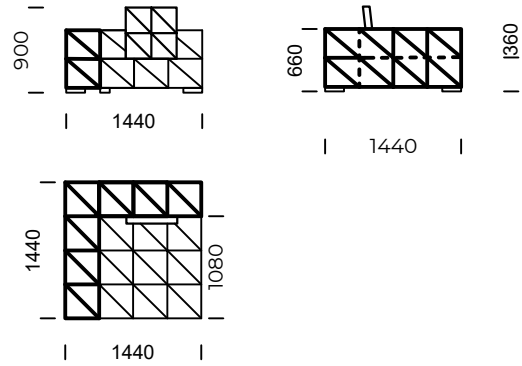

LEGS

metal black mat

design: Greg McKinley

A simple rectangular form, accented with a split rectangular shape, brings a unique appearance to Split It sofa.

SPLIT IT

Left seat 1

Left seat 2

Left chaise longue 1

Left chaise longue 2

technical informations (mm)					
1	Total height	900	5	Total depth	1440/1800
2	Seat height	360	6	Seat depth	1080/1440
3	Armrest height	660	7	Legs height	50
4	Armrest width	360 / 720			

All offered products can be ordered in the left and right option.

SPLIT IT

Central seat 1

Central seat 2

Central seat 3

Central seat 4

technical informations (mm)					
1	Total height	900	5	Total depth	1080/1440
2	Seat height	360	6	Seat depth	720/1080
3	Armrest height	660	7	Legs height	50
4	Armrest width	360 / 720			

All offered products can be ordered in the left and right option.

SPLIT IT

Left corner piece 1

Left corner piece 2

Left corner piece 3

Left corner piece 4

technical informations (mm)					
1	Total height	900	5	Total depth	1080/1440
2	Seat height	360	6	Seat depth	720/1080
3	Armrest height	660	7	Legs height	50
4	Armrest width	360 / 720			