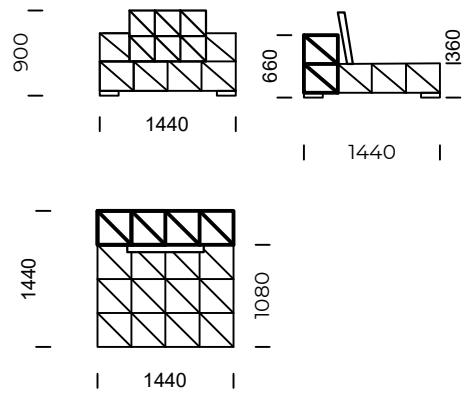

Left chaise longue 2

technical informations (mm)					
1	Total height	900	5	Total depth	1440/1800
2	Seat height	360	6	Seat depth	1080/1440
3	Armrest height	660	7	Legs height	50
4	Armrest width	360 / 720			

All offered products can be ordered in the left and right option.

SPLIT IT

Central seat 1

Central seat 2

Central seat 3

Central seat 4

technical informations (mm)					
1	Total height	900	5	Total depth	1080/1440
2	Seat height	360	6	Seat depth	720/1080
3	Armrest height	660	7	Legs height	50
4	Armrest width	360 / 720			

All offered products can be ordered in the left and right option.

SPLIT IT

Left corner piece 1

Left corner piece 2

Left corner piece 3

Left corner piece 4

technical informations (mm)					
1	Total height	900	5	Total depth	1080/1440
2	Seat height	360	6	Seat depth	720/1080
3	Armrest height	660	7	Legs height	50
4	Armrest width	360 / 720			