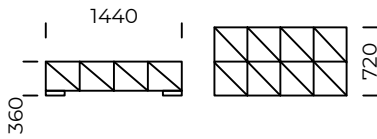

All offered products can be ordered in the left and right option.

SPLIT IT

Central seat 1

Central seat 2

Central seat 3

Central seat 4

technical informations (mm)					
1	Total height	900	5	Total depth	1080/1440
2	Seat height	360	6	Seat depth	720/1080
3	Armrest height	660	7	Legs height	50
4	Armrest width	360 / 720			

All offered products can be ordered in the left and right option.

SPLIT IT

Left corner piece 1

Left corner piece 2

Left corner piece 3

Left corner piece 4

technical informations (mm)					
1	Total height	900	5	Total depth	1080/1440
2	Seat height	360	6	Seat depth	720/1080
3	Armrest height	660	7	Legs height	50
4	Armrest width	360 / 720			

All offered products can be ordered in the left and right option.

SPLIT IT

Pouf 1

Pouf 2

Pouf 3

Pouf 4

Pouf 5

Wide armrest 1

Wide armrest 2

Pillow 1

Pillow 2

technical informations (mm)					
1	Total height	900	5	Total depth	
2	Seat height	360	6	Seat depth	720/1080
3	Armrest height	660	7	Legs height	50
4	Armrest width	360 / 720			