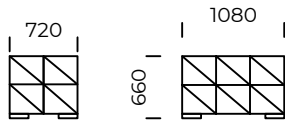

All offered products can be ordered in the left and right option.

SPLIT IT

Central seat 1

Central seat 2

Central seat 3

Central seat 4

technical informations (mm)					
1	Total height	900	5	Total depth	1080/1440
2	Seat height	360	6	Seat depth	720/1080
3	Armrest height	660	7	Legs height	50
4	Armrest width	360 / 720			

All offered products can be ordered in the left and right option.

SPLIT IT

Left corner piece 1

Left corner piece 2

Left corner piece 3

Left corner piece 4

technical informations (mm)					
1	Total height	900	5	Total depth	1080/1440
2	Seat height	360	6	Seat depth	720/1080
3	Armrest height	660	7	Legs height	50
4	Armrest width	360 / 720			

All offered products can be ordered in the left and right option.

SPLIT IT

Pouf 1

Pouf 2

Pouf 3

Pouf 4

Pouf 5

Wide armrest 1

Wide armrest 2

Pillow 1

Pillow 2

technical informations (mm)					
1	Total height	900	5	Total depth	
2	Seat height	360	6	Seat depth	720/1080
3	Armrest height	660	7	Legs height	50
4	Armrest width	360 / 720			