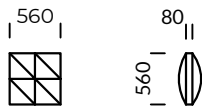

All offered products can be ordered in the left and right option.

SPLIT IT

Central seat 1

Central seat 2

Central seat 3

Central seat 4

technical informations (mm)					
1	Total height	900	5	Total depth	1080/1440
2	Seat height	360	6	Seat depth	720/1080
3	Armrest height	660	7	Legs height	50
4	Armrest width	360 / 720			

All offered products can be ordered in the left and right option.

SPLIT IT

Left corner piece 1

Left corner piece 2

Left corner piece 3

Left corner piece 4

technical informations (mm)					
1	Total height	900	5	Total depth	1080/1440
2	Seat height	360	6	Seat depth	720/1080
3	Armrest height	660	7	Legs height	50
4	Armrest width	360 / 720			

All offered products can be ordered in the left and right option.

SPLIT IT

Pouf 1

Pouf 2

Pouf 3

Pouf 4

Pouf 5

Wide armrest 1

Wide armrest 2

Pillow 1

Pillow 2

technical informations (mm)					
1	Total height	900	5	Total depth	
2	Seat height	360	6	Seat depth	720/1080
3	Armrest height	660	7	Legs height	50
4	Armrest width	360 / 720			